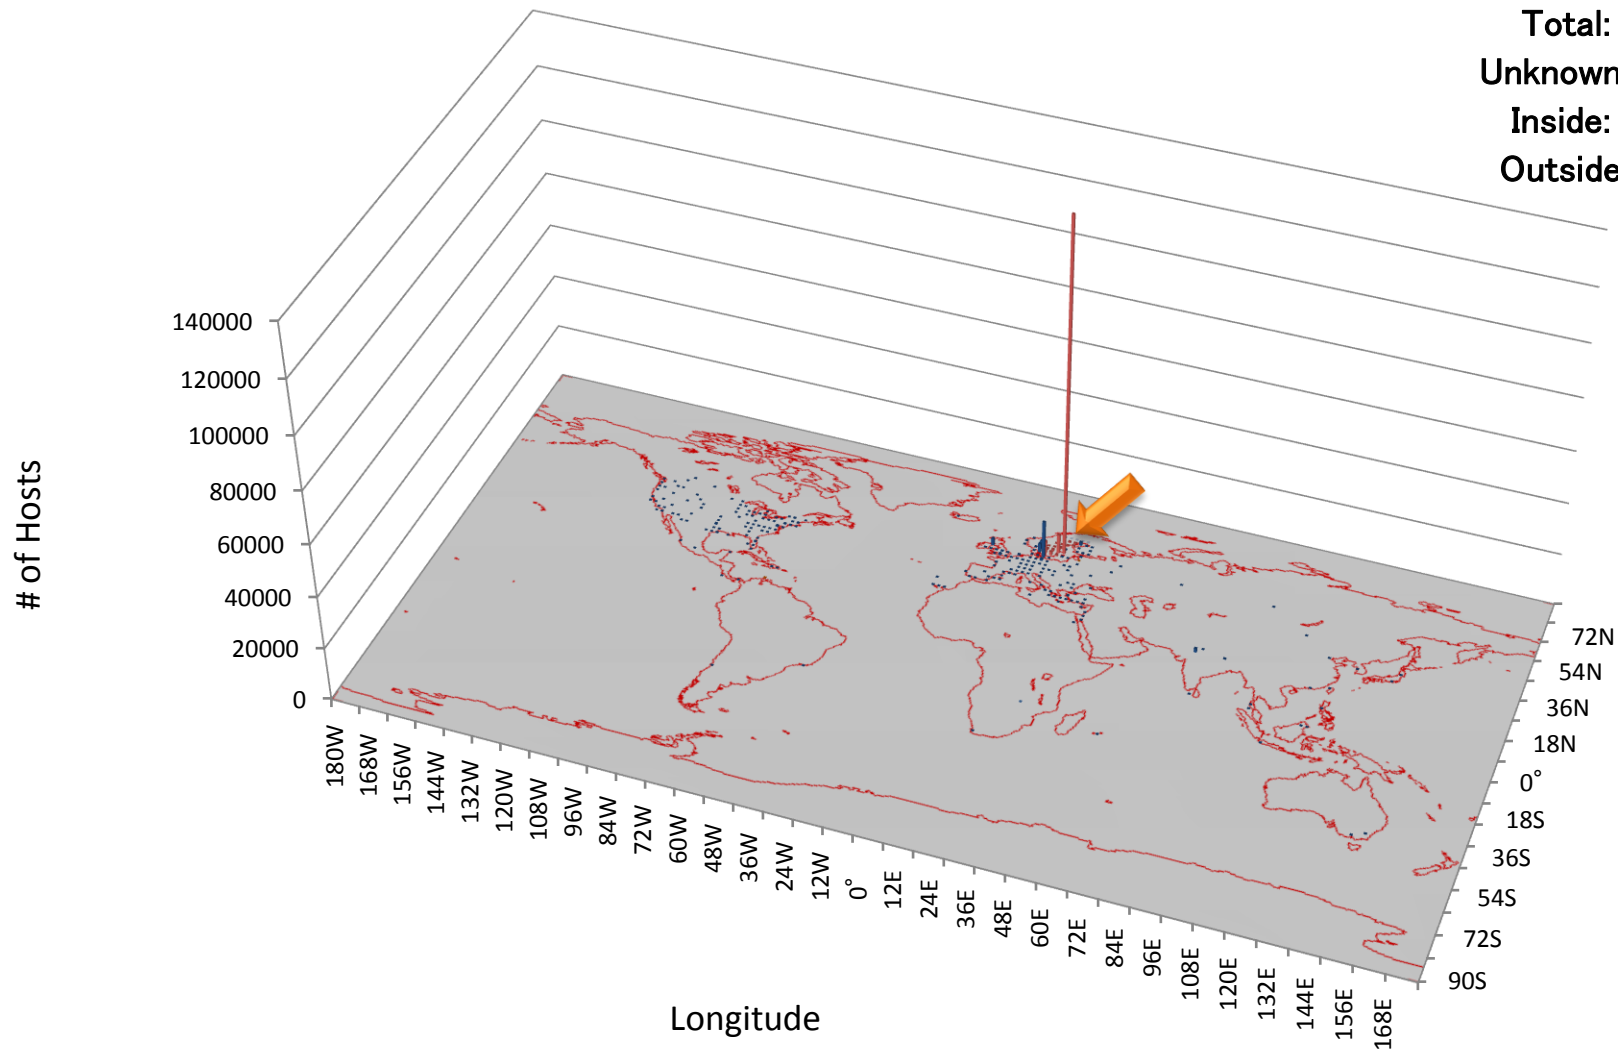

Domain: .se(Sweden)

Total: 189,788 Hosts
Unknown: 11,661 Hosts
Inside: 152,058 Hosts
Outside: 26,069 Hosts

Latitude